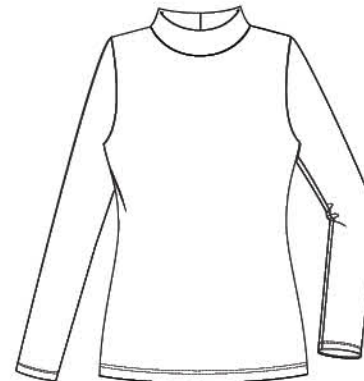

Pull On

73422
Straight cut
Brick, Black,
Cafe Latte,
Teal, Bordeaux

All Styles are available
in each color of this
color card

73500

73502

73503

73504

Cotton Jersey