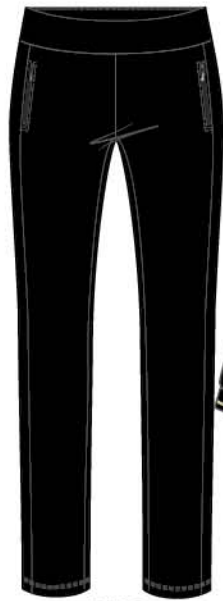

“City Stories”

73721
As Sample

73412
Straight cut
Black, Teal

73724
As Sample

73725
As Sample

From Spain

73734
As Sample

73731
As Sample

73911
As Sample
One size

73733
As Sample

73736
As Sample

73128
Black

73730
As Sample

73732
As Sample

73404
As Sample
Mid Rise-
Straight Leg

73411
Slim Fit
Olive,
Sand, Coffee