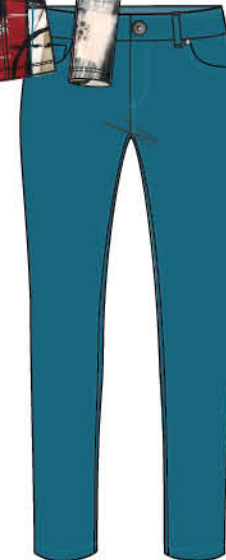

73735
As Sample

“Dance Party”

From France

73740
As Sample

73912
As Sample
One size

73741
As Sample

73743
As Sample

73745
As Sample

73742
As Sample

73128
Black

73744
As Sample

73746
As Sample

73402
As Sample
Mid Rise -
Slim Fit

73411
Slim Fit
Teal

"Vivacity"

73800
Black, Red