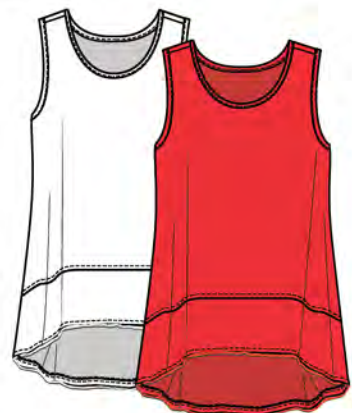

24255
Coral, White