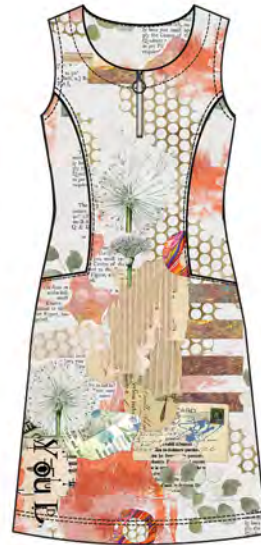

24714
As Sample