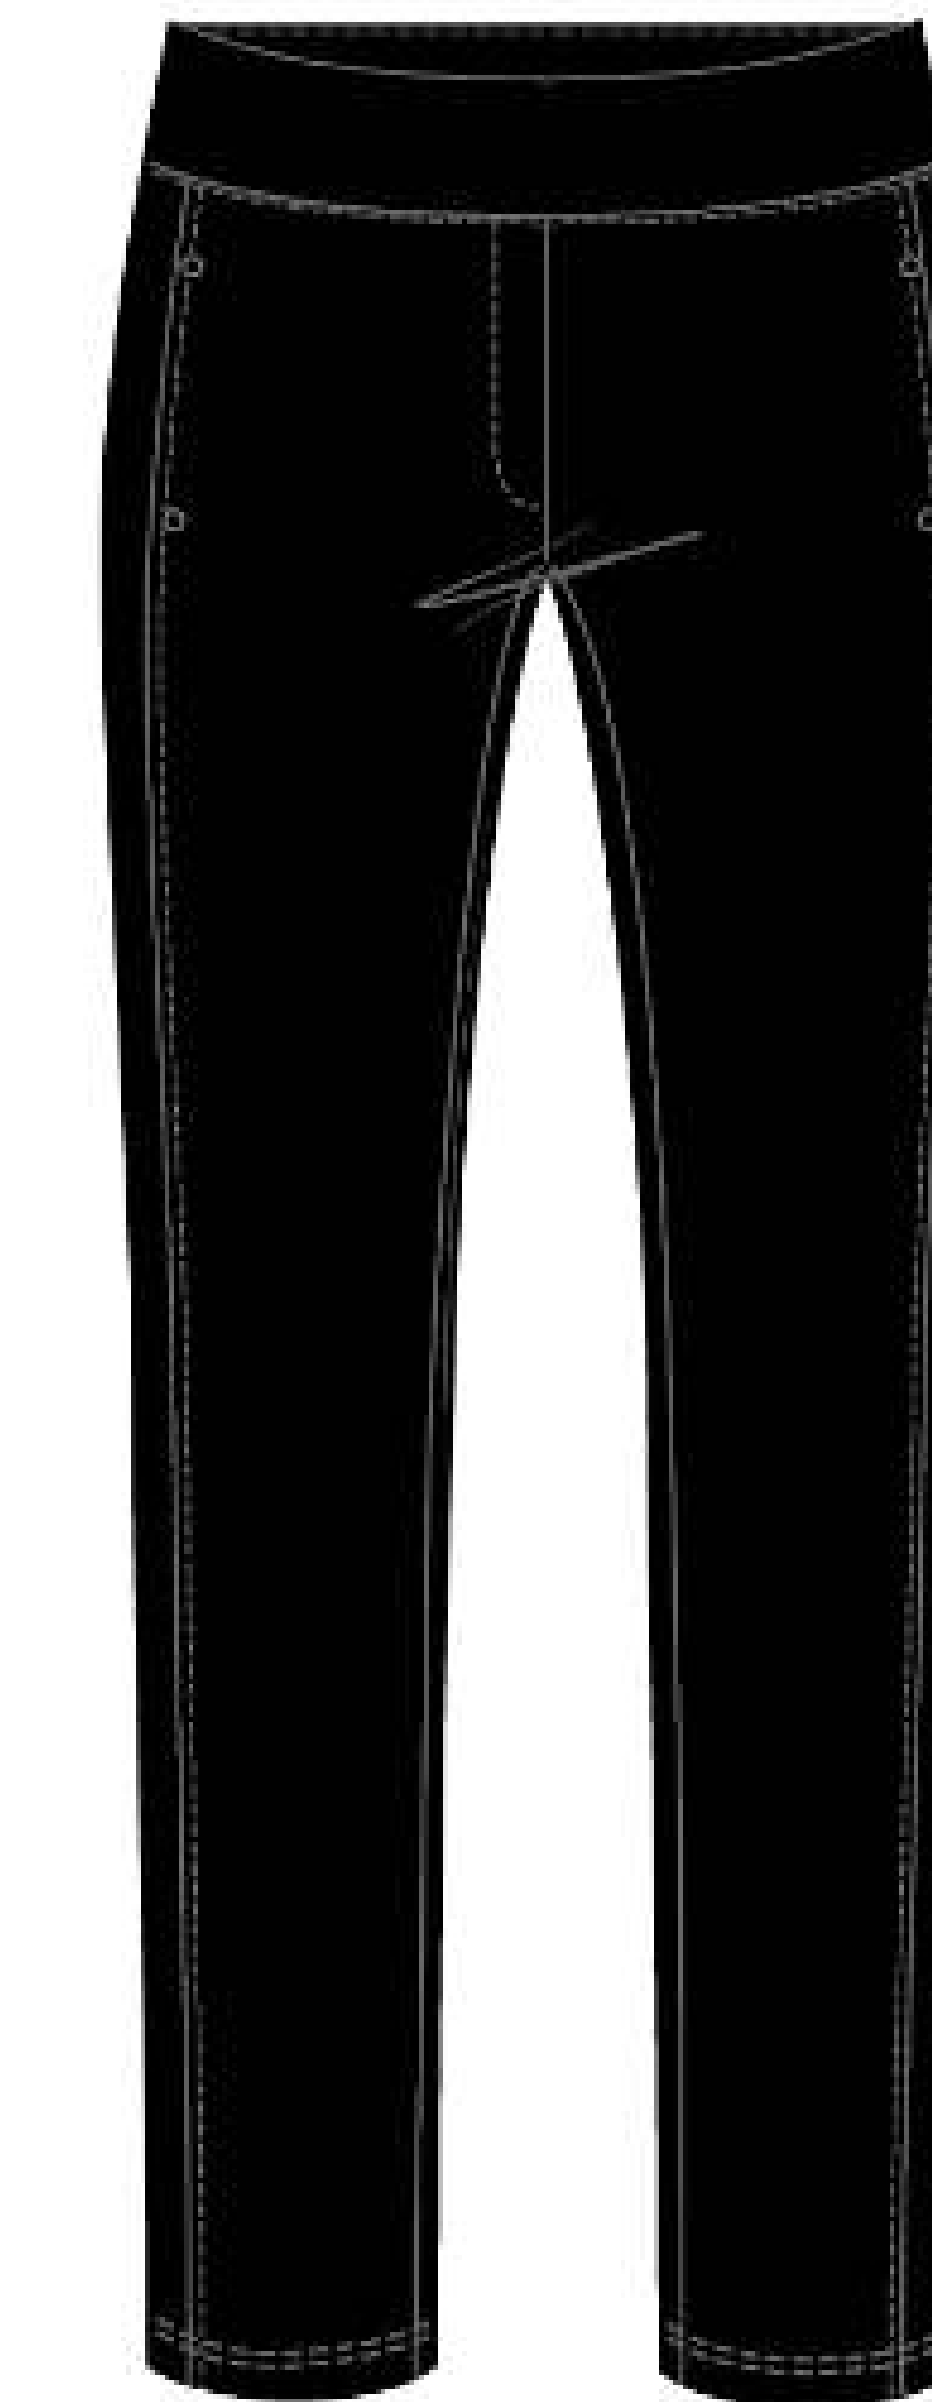

74164
As Sample