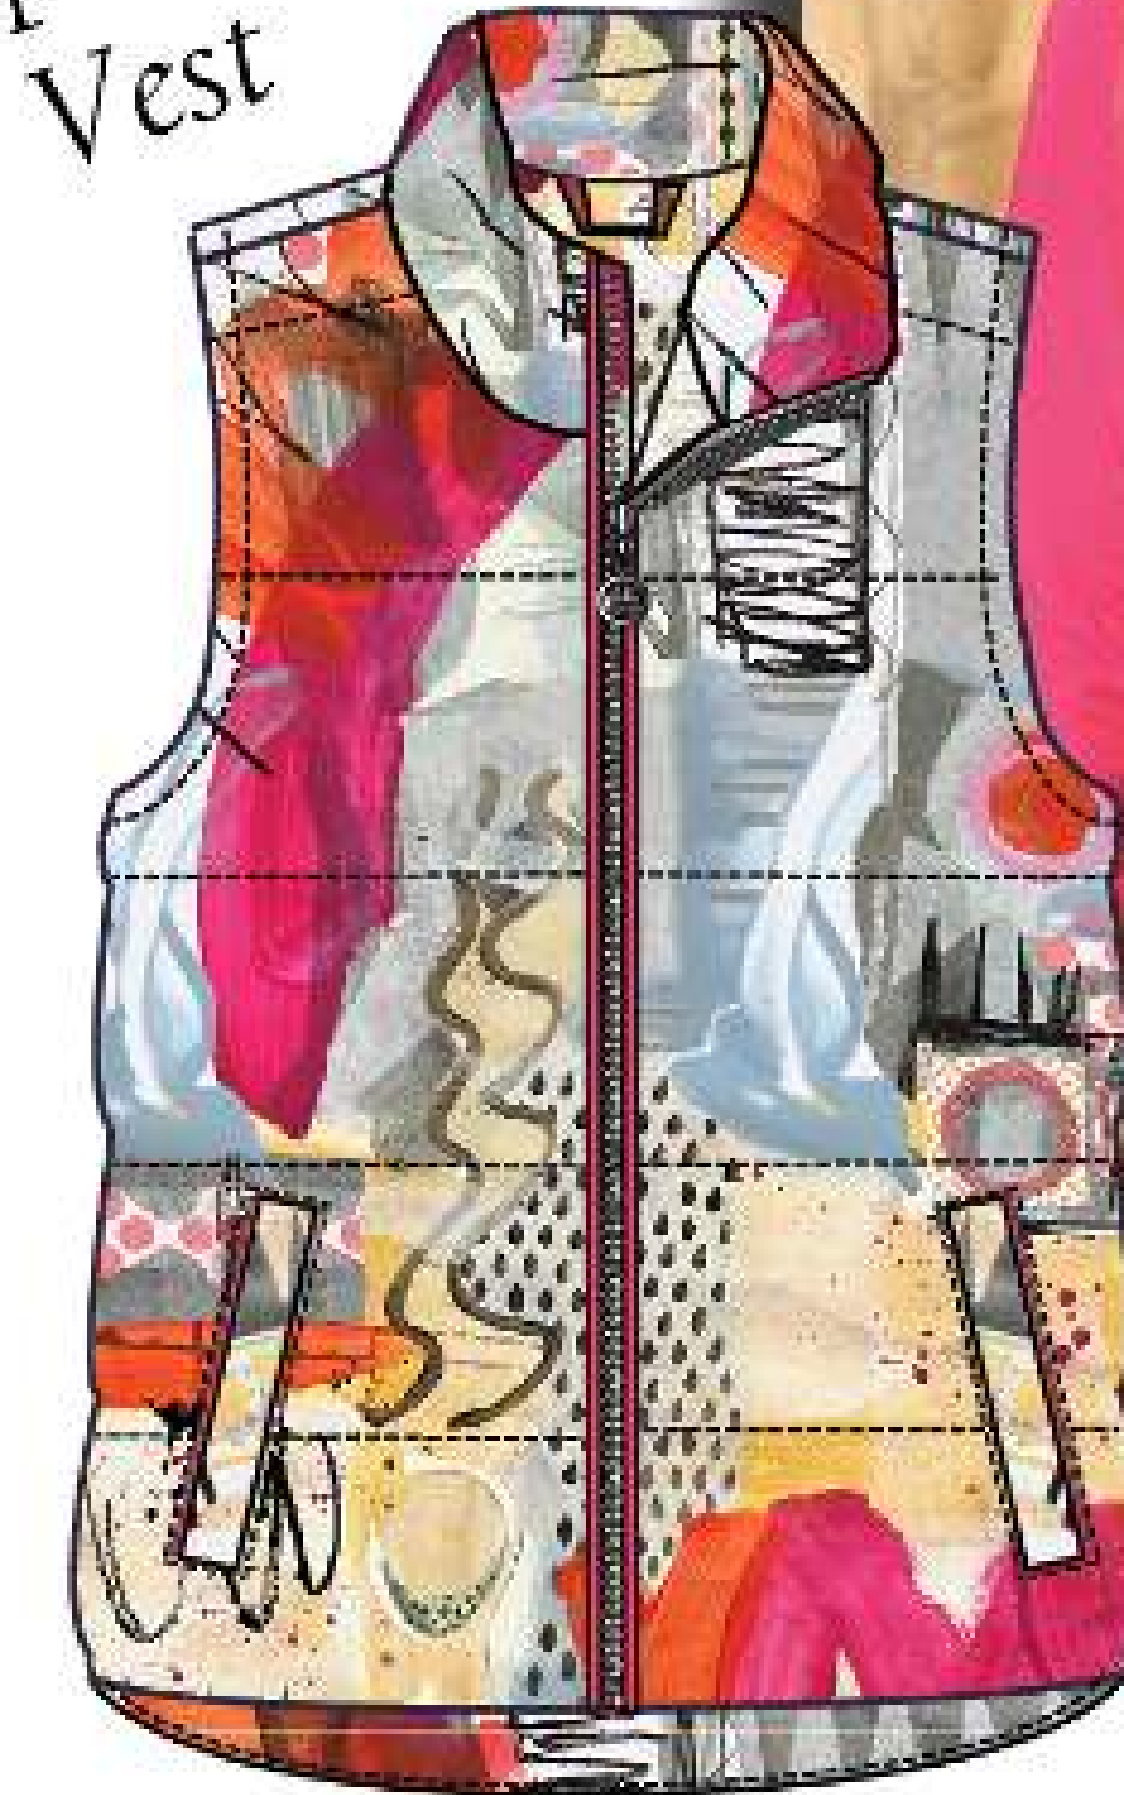

74823
As Sample