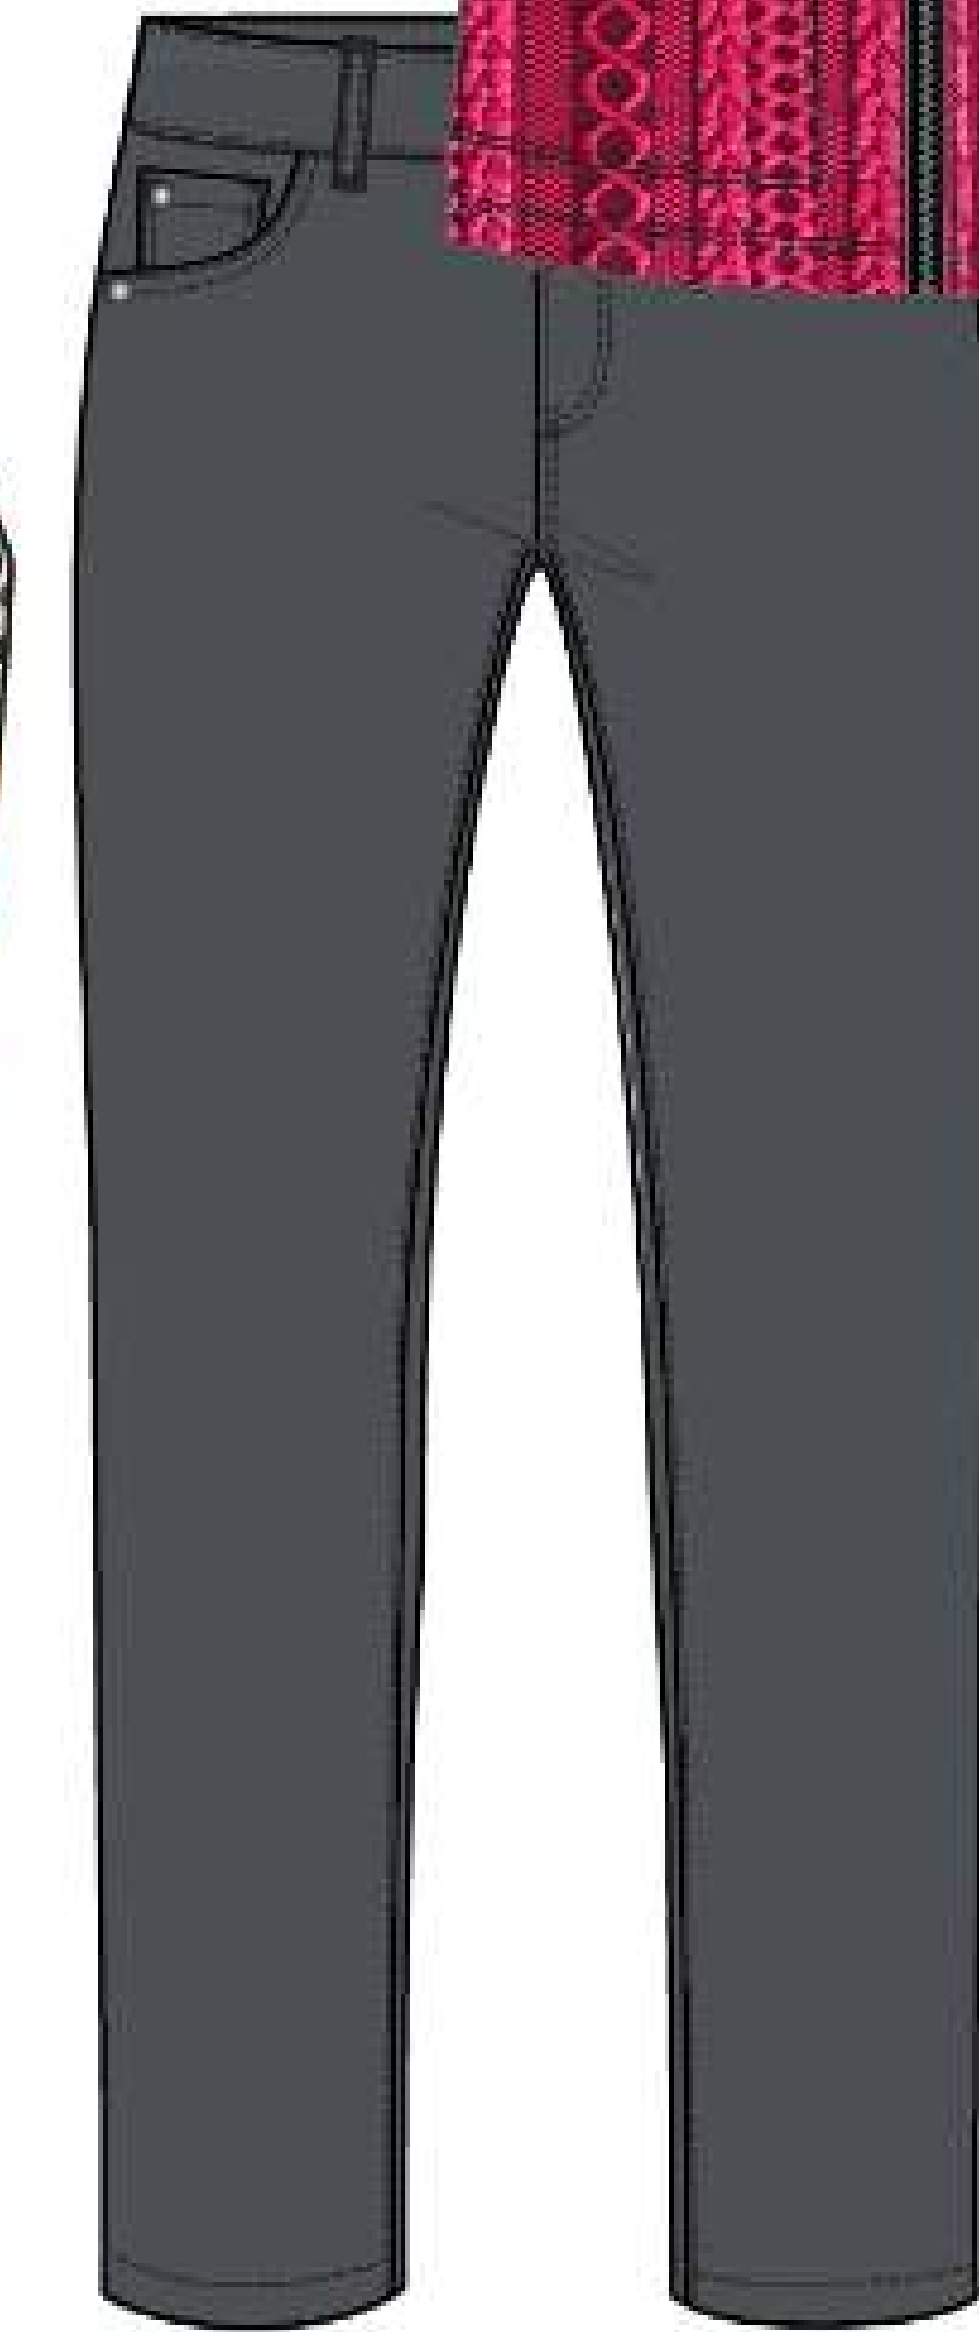

From Québec, Canada

“Totem”

74630
As Sample

74637
As Sample

74903
As Sample

74635
As Sample

74631
As Sample

74412
Steel