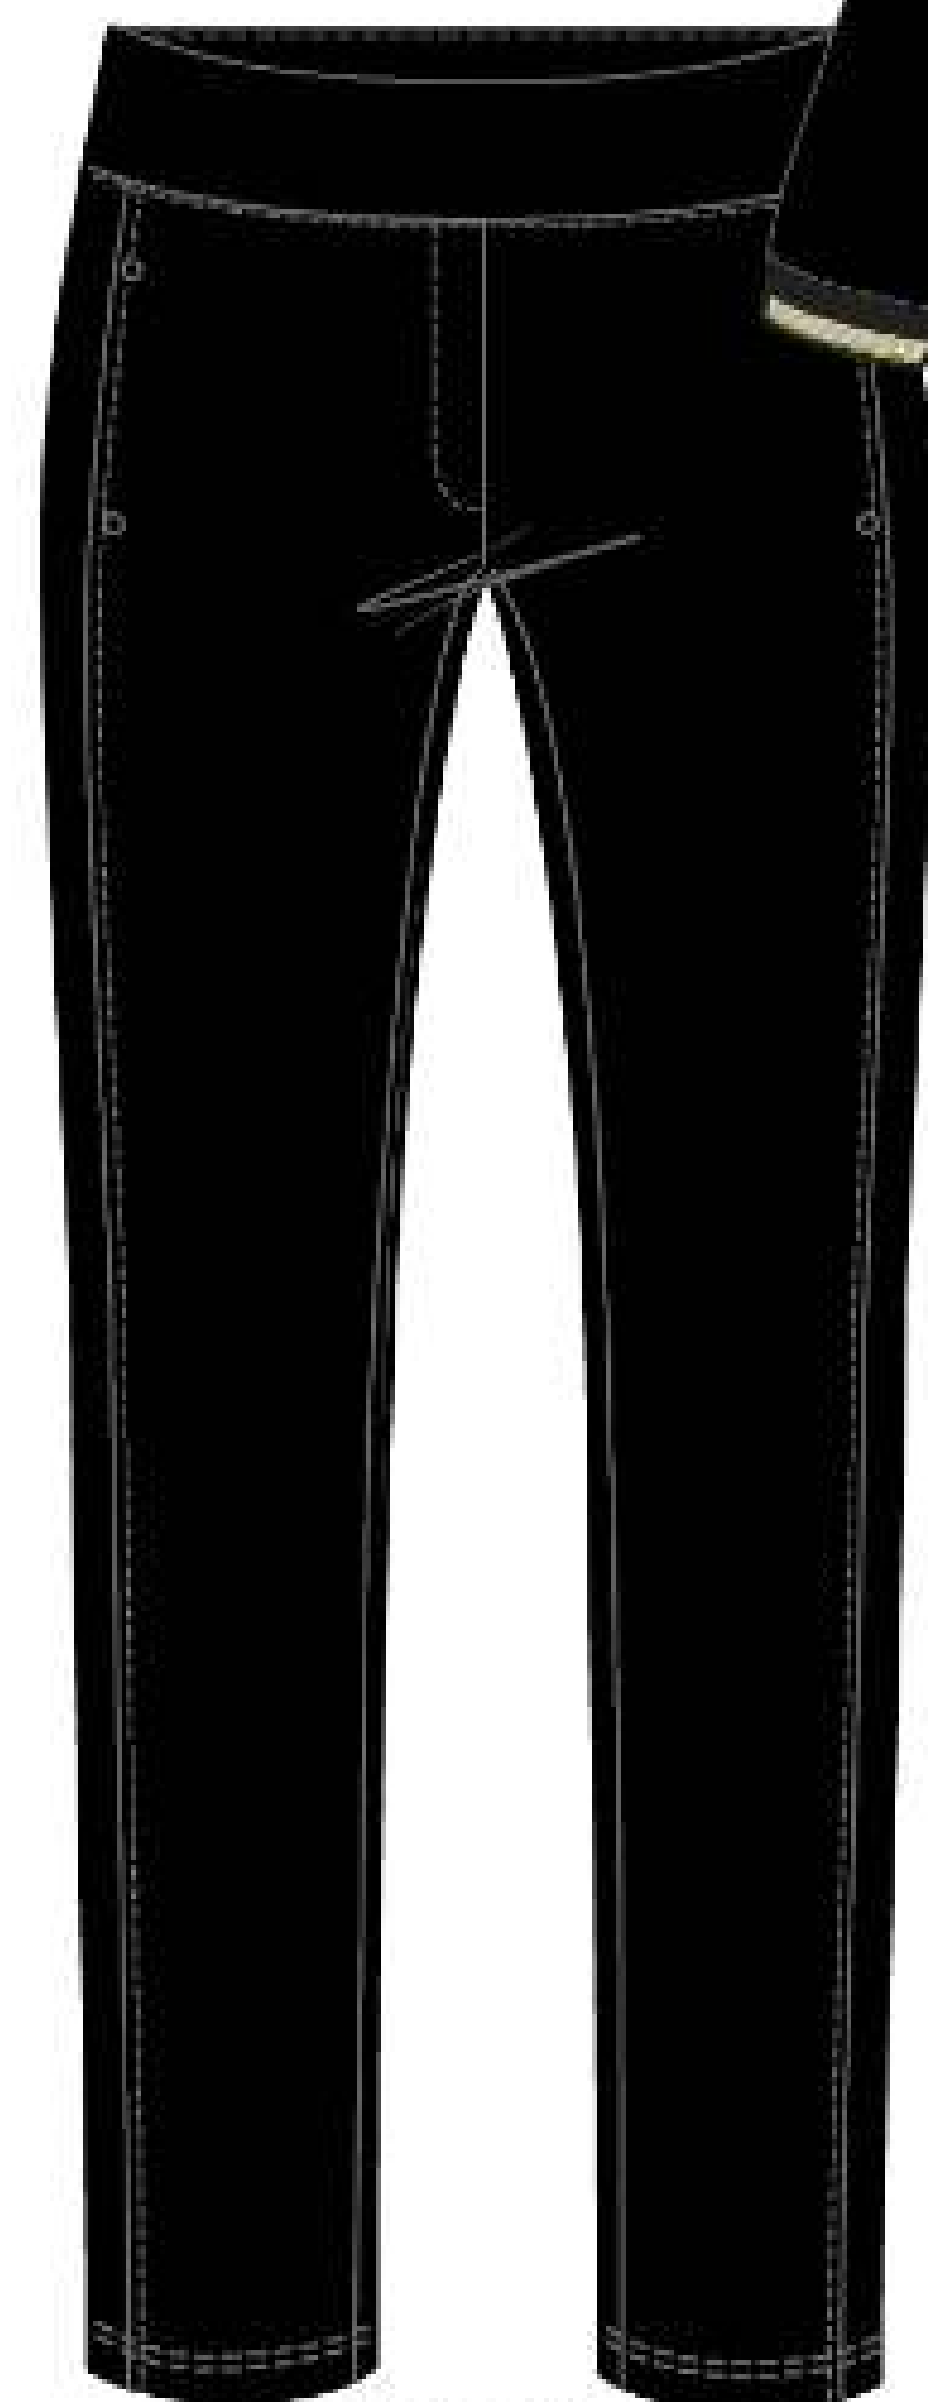

74129
As Sample

74407
As Sample

74625
As Sample

74624
As Sample

74164
As Sample

• Suggested matching colors from our **BASIC T-Shirt** program: Citrus, Silver / **Cozy**: Charcoal

Sizes : XS-S-M-L-XL-XXL

Except for jeans pant, size: 26 to 36