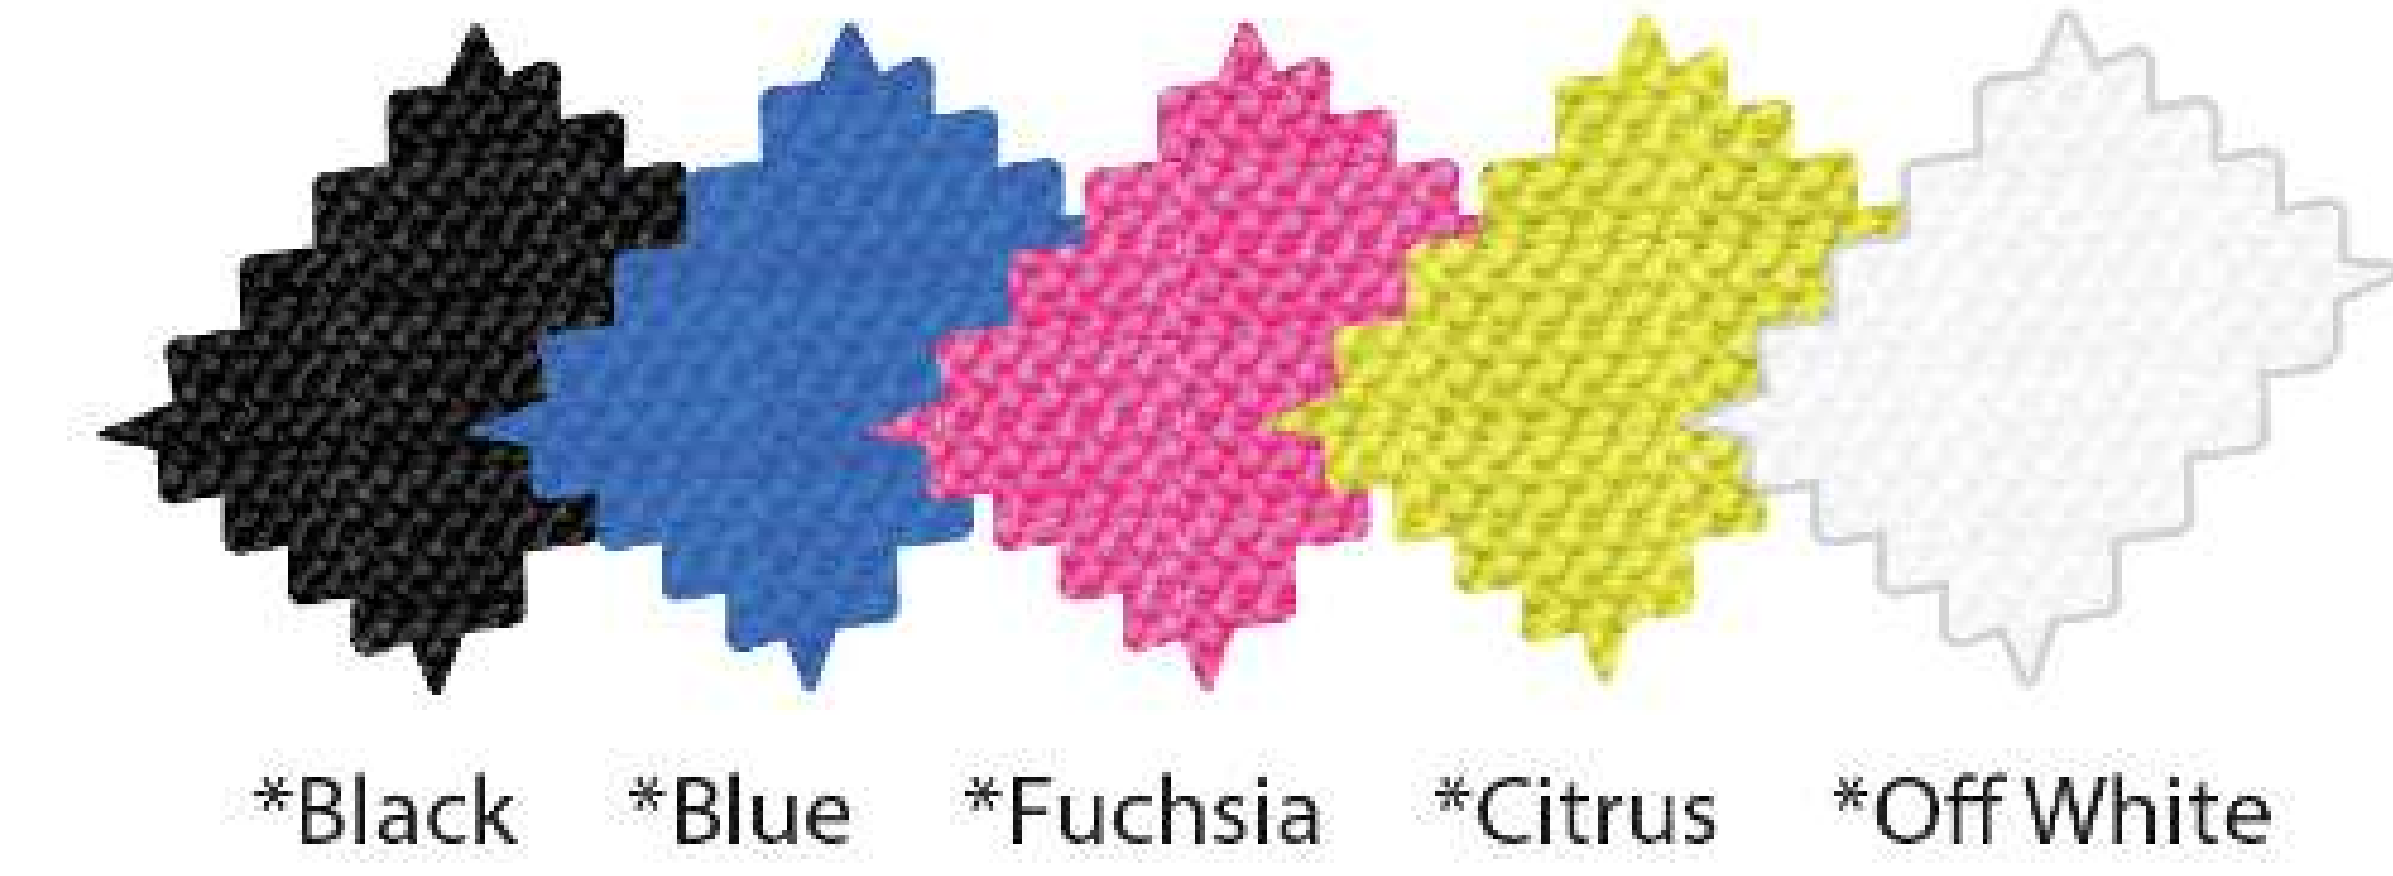

• ALL COLORS ARE AVAILABLE FOR ALL STYLES EXCEPT STYLE 74210 offered only in Off White

Sizes : XS-S-M-L-XL-XXL

74302
Off White

74305
Teal, Red, Beige

74300
Light Grey/Dark Grey,
Black/White

74304
Tangerine, Silver, Fuchsia