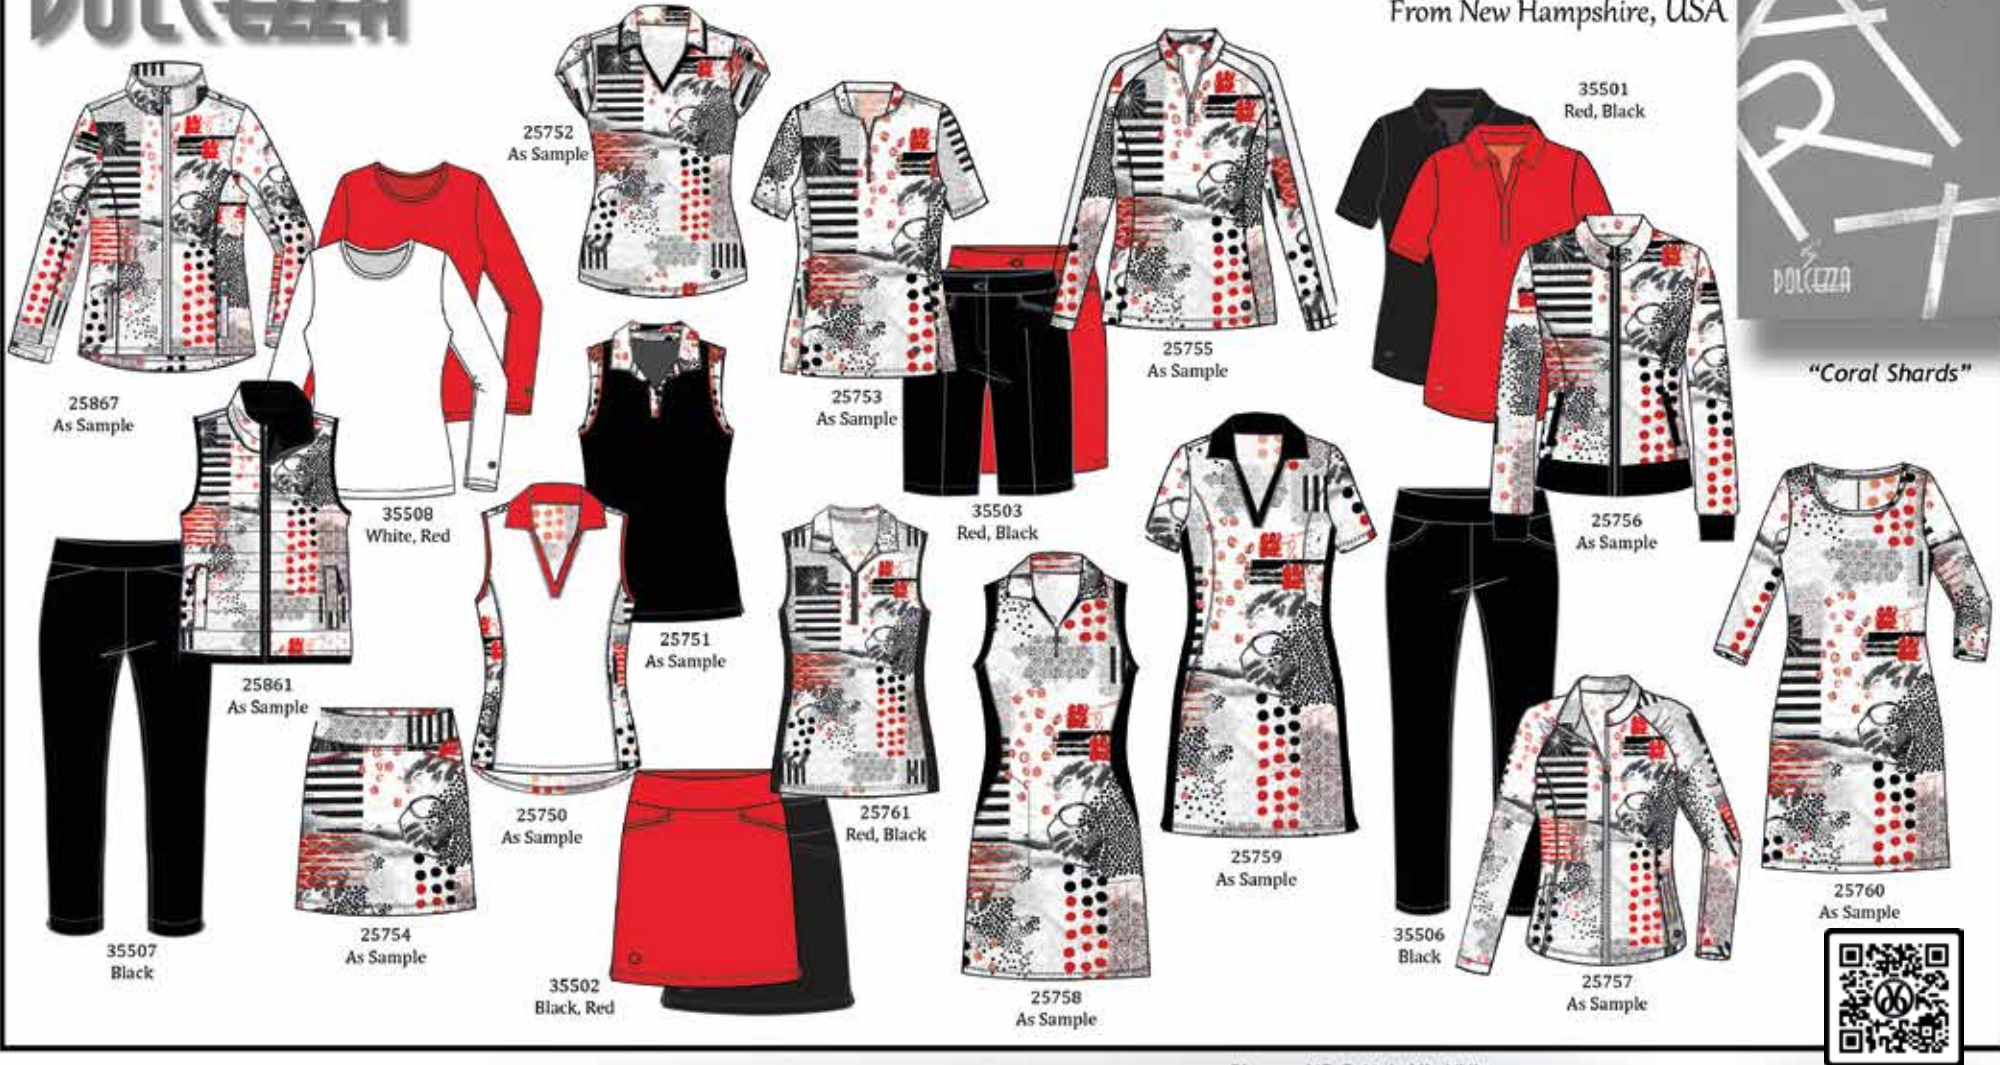

From New Hampshire, USA

25867
As Sample

25752
As Sample

25753
As Sample

25755
As Sample

35501
Red, Black

35508
White, Red

35503
Red, Black

25756
As Sample

25861
As Sample

25751
As Sample

25761
Red, Black

25759
As Sample

35507
Black

25754
As Sample

25750
As Sample

25761
Red, Black

25758
As Sample

35506
Black

25757
As Sample

"Coral Shards"

Sizes : XS-S-M-L-XL-XXL