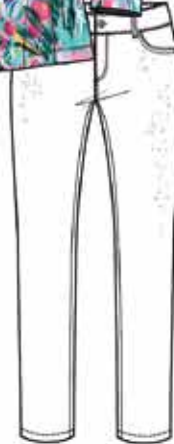

25194
White