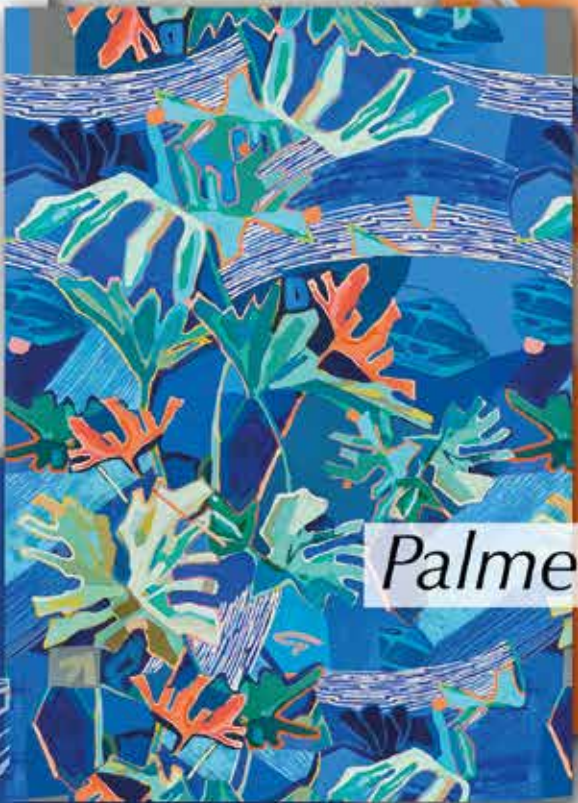

25674
As Sample

25226
Navy, Aqua, Coral

25676
As Sample

25675
As Sample

25673
As Sample

"Wishful
Blooming"

• Suggested matching colors from our **BASIC T-Shirt** program: White, Aqua

Sizes : XS-S-M-L-XL-XXL Except for Fly front styles, size: 26 to 36