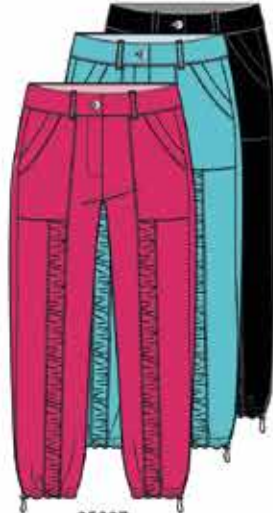

Sizes : XS-S-M-L-XL-XXL *Except for Fly front styles, size: 26 to 36*

64% Lyocell, 32% Cotton, 4% Elastane

25211
Available in all
colours

25210
Available in all
colours

Styles Available in all colours

Sizes : XS-S-M-L-XL-XXL *Except for Fly front styles, size: 26 to 36*

25221
Available in all colours

25220
Available in all colours

25228
***Size available only in XS to XXL*
Available in all colours

25226
Available in all colours

25227
Available in all colours

25222
Available in all colours