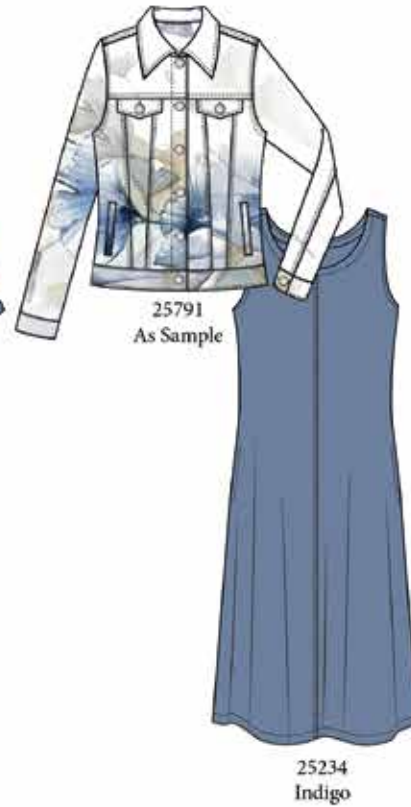

LINEN

• Suggested matching colors from our BASIC T-Shirt program: White, Fuchsia, Aqua

Sizes : XS-S-M-L-XL-XXL Except for Fly front styles, size: 26 to 36

Indigo Melody

"Indigo Melody"

25800
As Sample

25850
As Sample