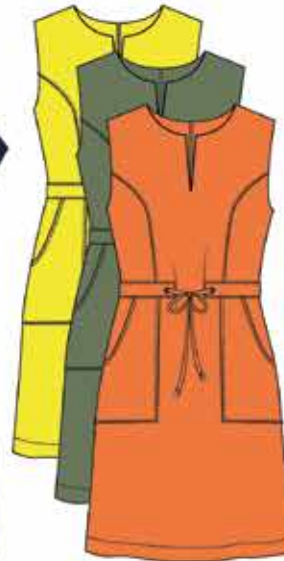

Sizes : XS-S-M-L-XL-XXL *Except for Fly front styles, size: 26 to 36*

64% Lyocell, 32% Cotton, 4% Elastane

25211
Available in all
colours

25210
Available in all
colours

Styles Available in all colours

Sizes : XS-S-M-L-XL-XXL *Except for Fly front styles, size: 26 to 36*

25221
Available in all colours

25220
Available in all colours

25228
***Size available only in XS to XXL*
Available in all colours

25226
Available in all colours

25227
Available in all colours

25222
Available in all colours