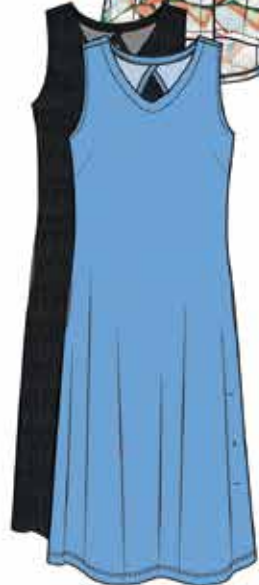

25163
Cobalt, Black