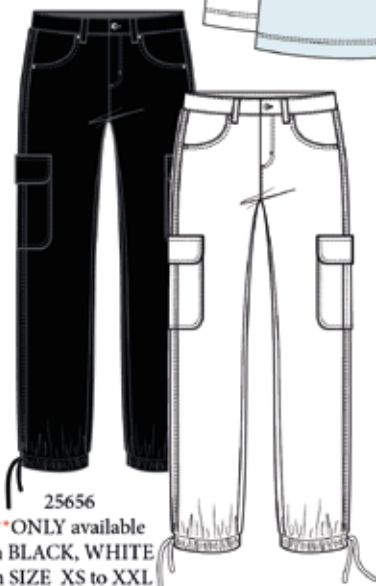

SKY

WHITE

BLACK

25235
Available in
all colours

25230
Available in all
colours

25233
Available in all
colours

25656
** ONLY available
in BLACK, WHITE
in SIZE XS to XXL

25236
Available in all
colours

25232
Available in all
colours
(Ankle length)

25231
Available in
all colours
(Full Length)

25234
Available in all
colours

Sizes : XS-S-M-L-XL-XXL Except for Fly front styles,size: 26 to 36

25241
Available in all
colours