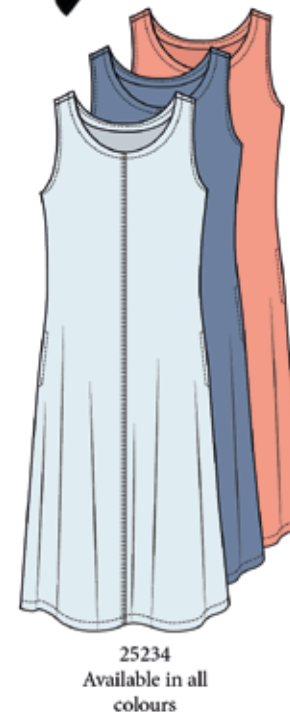

Sizes : XS-S-M-L-XL-XXL *Except for Fly front styles, size: 26 to 36*

64% Lyocell, 32% Cotton, 4% Elastane

25211
Available in all
colours

25210
Available in all
colours

Styles Available in all colours

Sizes : XS-S-M-L-XL-XXL *Except for Fly front styles, size: 26 to 36*

25221
Available in all colours

25220
Available in all colours

25228
***Size available only in XS to XXL*
Available in all colours

25226
Available in all colours

25227
Available in all colours

25222
Available in all colours

SKY

WHITE

BLACK

25235
Available in
all colours

25230
Available in all
colours

25233
Available in all
colours

25656
** ONLY available
in BLACK, WHITE
in SIZE XS to XXL

25236
Available in all
colours

25232
Available in all
colours
(Ankle length)

25231
Available in
all colours
(Full Length)

25234
Available in all
colours

Sizes : XS-S-M-L-XL-XXL Except for Fly front styles,size: 26 to 36

25241
Available in all
colours