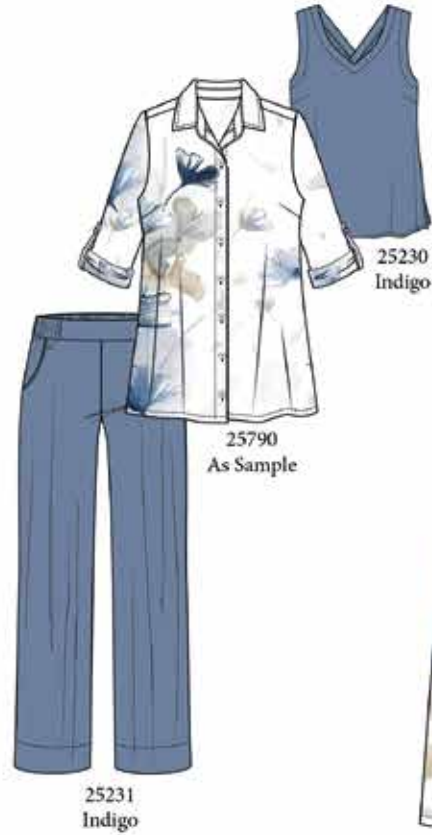

LINEN

• Suggested matching colors from our BASIC T-Shirt program: White, Fuchsia, Aqua

Sizes : XS-S-M-L-XL-XXL Except for Fly front styles, size: 26 to 36

Indigo Melody

"Indigo Melody"

25800
As Sample

25850
As Sample